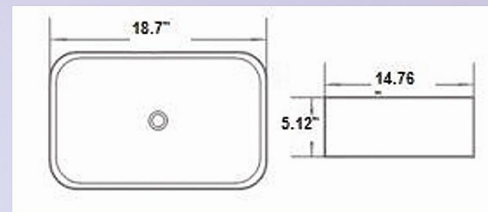

PORCELAIN SINKS

RH02

- Exterior: 20.28" * 14.96" * 7"
- Interior: 18.30" * 12.99" * 5"
- Bone/white Color
- Option 1 3PCS/BX 2700pcs/ 40'HQ pallette packing (PCS)
- Option 2 1PCS/BX 1100pcs/ 40'HQ pallette packing (PCS)

PORCELAIN SINKS

RH405

- 22.25"*19.10"*8.07
- Bone/white Color
- Option 1 1PCS/BX 1000pcs/ 40'HQ pallette packing (PCS)
- Option 2 3PCS/BX 1860pcs/ 40'HQ pallette packing (PCS)

RH1818

- 18.11"*18.11"*6.30"
- White Color
- 10PCS/BX 1650pcs/ 40'HQ pallette packing (PCS)

RH1916

- 19.69"*16.54"*7.48"
- White Color
- 1PCS/BX 1400pcs/ 40'HQ pallette packing (PCS)

PORCELAIN SINKS

RH185

- 18.70"*14.76"*5.12"
- White Color
- 1PCS/BX 2400pcs/ 40'HQ pallette packing (PCS)

RH2318

- 23.62"*18.11"*7.09"
- White Color
- 1150pcs/ 40'HQ pallette packing (PCS)

RH616

- 16.54"*16.54"*5.90"
- White Color
- 1310pcs/ 40'HQ pallette packing (PCS)

PORCELAIN SINKS

RH618

- 16.34"*16.34"*10.24"
- White Color
- 1700pcs/ 40'HQ
pallette packing (PCS)

RH1717

- 17.91"*17.91"*8.07"
- White Color
- 1PC/BX 1310pcs/ 40'HQ
pallette packing (PCS)