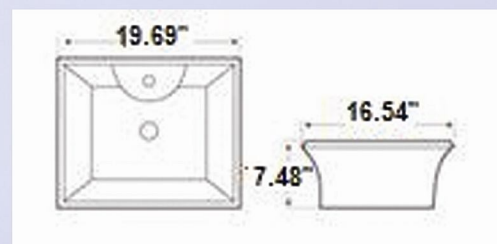

PORCELAIN SINKS

RH02

- Exterior: 20.28" * 14.96" * 7"
- Interior: 18.30" * 12.99" * 5"
- Bone/white Color
- Option 1 3PCS/BX 2700pcs/ 40'HQ pallette packing (PCS)
- Option 2 1PCS/BX 1100pcs/ 40'HQ pallette packing (PCS)

RH120 with CUPC Certificate

- Exterior: 21" * 14" * 8"
- Interior: 19" * 12" * 6"
- Bone/white Color
- 1PCS/BX 1300pcs/ 40'HQ pallette packing (PCS)

RH355

- 20.08" * 18.11" * 7.68"
- Bone/white Color
- Option 1 1PCS/BX 1200pcs/ 40'HQ pallette packing (PCS)
- Option 2 3PCS/BX 2280pcs/ 40'HQ pallette packing (PCS)

PORCELAIN SINKS

RH405

- 22.25"*19.10"*8.07
- Bone/white Color
- Option 1 1PCS/BX 1000pcs/ 40'HQ pallette packing (PCS)
- Option 2 3PCS/BX 1860pcs/ 40'HQ pallette packing (PCS)

RH1818

- 18.11"*18.11"*6.30"
- White Color
- 10PCS/BX 1650pcs/ 40'HQ pallette packing (PCS)

RH1916

- 19.69"*16.54"*7.48"
- White Color
- 1PCS/BX 1400pcs/ 40'HQ pallette packing (PCS)

PORCELAIN SINKS

RH185

- 18.70"*14.76"*5.12"
- White Color
- 1PCS/BX 2400pcs/ 40'HQ pallette packing (PCS)

RH2318

- 23.62"*18.11"*7.09"
- White Color
- 1150pcs/ 40'HQ pallette packing (PCS)