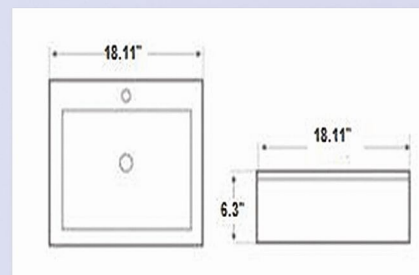

PORCELAIN SINKS

RH02

- Exterior: 20.28" * 14.96" * 7"
- Interior: 18.30" * 12.99" * 5"
- Bone/white Color
- Option 1 3PCS/BX 2700pcs/ 40'HQ pallette packing (PCS)
- Option 2 1PCS/BX 1100pcs/ 40'HQ pallette packing (PCS)

RH120 with CUPC Certificate

- Exterior: 21" * 14" * 8"
- Interior: 19" * 12" * 6"
- Bone/white Color
- 1PCS/BX 1300pcs/ 40'HQ pallette packing (PCS)

RH355

- 20.08" * 18.11" * 7.68"
- Bone/white Color
- Option 1 1PCS/BX 1200pcs/ 40'HQ pallette packing (PCS)
- Option 2 3PCS/BX 2280pcs/ 40'HQ pallette packing (PCS)

PORCELAIN SINKS

RH405

- 22.25"*19.10"*8.07
- Bone/white Color
- Option 1 1PCS/BX 1000pcs/ 40'HQ pallette packing (PCS)
- Option 2 3PCS/BX 1860pcs/ 40'HQ pallette packing (PCS)

RH1818

- 18.11"*18.11"*6.30"
- White Color
- 10PCS/BX 1650pcs/ 40'HQ pallette packing (PCS)

RH1916

- 19.69"*16.54"*7.48"
- White Color
- 1PCS/BX 1400pcs/ 40'HQ pallette packing (PCS)

PORCELAIN SINKS

RH185

- 18.70"*14.76"*5.12"
- White Color
- 1PCS/BX 2400pcs/ 40'HQ pallette packing (PCS)

RH2318

- 23.62"*18.11"*7.09"
- White Color
- 1150pcs/ 40'HQ pallette packing (PCS)