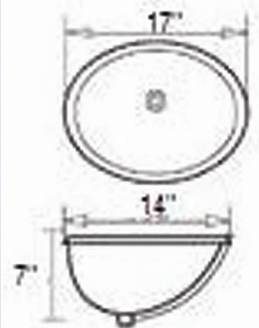

Thank you for your interest in our company

Rohnex, LLC.

PORCELAIN SINKS

RH102 with CUPC Certificate

- Exterior: 19.29" * 15.75" * 8.27"
Interior: 17.32" * 14.17" * 6.69"
- Bone/white Color
- Option 1 5PCS/BX 3000pcs/ 40'HQ
pallette packing (PCS)
- Option 2 3PCS/BX 3000pcs/ 40'HQ
pallette packing (PCS)
- Option 3 1PCS/BX 1450pcs/ 40'HQ
pallette packing (PCS)

RH302 with CUPC Certificate

- Exterior: 19.69" * 16.14" * 7.87"
Interior: 18.31" * 14.76" * 6.3"
- Bone/white Color
- Option 1 5PCS/BX 3000pcs/ 40'HQ
pallette packing (PCS)
- Option 2 3PCS/BX 3000pcs/ 40'HQ
pallette packing (PCS)
- Option 3 1PCS/BX 1450pcs/ 40'HQ
pallette packing (PCS)

RH171 with CUPC Certificate

- Exterior: 17.13" * 13.78" * 6.89"
Interior: 15.35" * 12" * 6"
- Bone/white Color
- Option 1 3PCS/BX 3200pcs/ 40'HQ
pallette packing (PCS)
- Option 2 1PCS/BX 1850pcs/ 40'HQ
pallette packing (PCS)

PORCELAIN SINKS

RH02

- Exterior: 20.28" * 14.96" * 7"
- Interior: 18.30" * 12.99" * 5"
- Bone/white Color
- Option 1 3PCS/BX 2700pcs/ 40'HQ pallette packing (PCS)
- Option 2 1PCS/BX 1100pcs/ 40'HQ pallette packing (PCS)