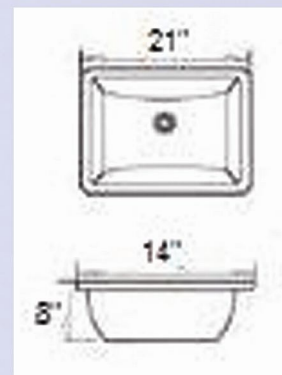

RH302 with CUPC Certificate

- Exterior: 19.69" * 16.14" * 7.87"
Interior: 18.31" * 14.76" * 6.3"
- Bone/white Color
- Option 1 5PCS/BX 3000pcs/ 40'HQ
pallette packing (PCS)
- Option 2 3PCS/BX 3000pcs/ 40'HQ
pallette packing (PCS)
- Option 3 1PCS/BX 1450pcs/ 40'HQ
pallette packing (PCS)

RH171 with CUPC Certificate

- Exterior: 17.13" * 13.78" * 6.89"
Interior: 15.35" * 12" * 6"
- Bone/white Color
- Option 1 3PCS/BX 3200pcs/ 40'HQ
pallette packing (PCS)
- Option 2 1PCS/BX 1850pcs/ 40'HQ
pallette packing (PCS)

PORCELAIN SINKS

RH02

- Exterior: 20.28" * 14.96" * 7"
- Interior: 18.30" * 12.99" * 5"
- Bone/white Color
- Option 1 3PCS/BX 2700pcs/ 40'HQ pallette packing (PCS)
- Option 2 1PCS/BX 1100pcs/ 40'HQ pallette packing (PCS)

RH120 with CUPC Certificate

- Exterior: 21" * 14" * 8"
- Interior: 19" * 12" * 6"
- Bone/white Color
- 1PCS/BX 1300pcs/ 40'HQ pallette packing (PCS)

RH355

- 20.08" * 18.11" * 7.68"
- Bone/white Color
- Option 1 1PCS/BX 1200pcs/ 40'HQ pallette packing (PCS)
- Option 2 3PCS/BX 2280pcs/ 40'HQ pallette packing (PCS)