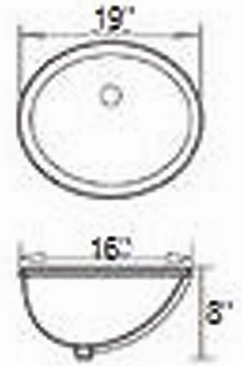

Thank you for your interest in our company

Rohnex, LLC.

PORCELAIN SINKS

RH102 with CUPC Certificate

- Exterior: 19.29" * 15.75" * 8.27"
Interior: 17.32" * 14.17" * 6.69"
- Bone/white Color
- Option 1 5PCS/BX 3000pcs/ 40'HQ
pallette packing (PCS)
- Option 2 3PCS/BX 3000pcs/ 40'HQ
pallette packing (PCS)
- Option 3 1PCS/BX 1450pcs/ 40'HQ
pallette packing (PCS)

RH302 with CUPC Certificate

- Exterior: 19.69" * 16.14" * 7.87"
Interior: 18.31" * 14.76" * 6.3"
- Bone/white Color
- Option 1 5PCS/BX 3000pcs/ 40'HQ
pallette packing (PCS)
- Option 2 3PCS/BX 3000pcs/ 40'HQ
pallette packing (PCS)
- Option 3 1PCS/BX 1450pcs/ 40'HQ
pallette packing (PCS)

RH171 with CUPC Certificate

- Exterior: 17.13" * 13.78" * 6.89"
Interior: 15.35" * 12" * 6"
- Bone/white Color
- Option 1 3PCS/BX 3200pcs/ 40'HQ
pallette packing (PCS)
- Option 2 1PCS/BX 1850pcs/ 40'HQ
pallette packing (PCS)