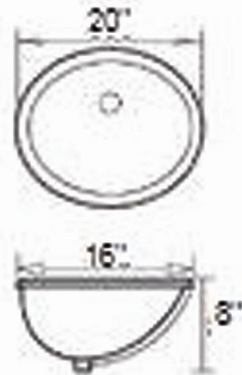

Thank you for your interest in our company

Rohnex, LLC.

PORCELAIN SINKS

RH102 with CUPC Certificate

- Exterior: 19.29" * 15.75" * 8.27"
Interior: 17.32" * 14.17" * 6.69"
- Bone/white Color
- Option 1 5PCS/BX 3000pcs/ 40'HQ
pallette packing (PCS)
- Option 2 3PCS/BX 3000pcs/ 40'HQ
pallette packing (PCS)
- Option 3 1PCS/BX 1450pcs/ 40'HQ
pallette packing (PCS)

RH302 with CUPC Certificate

- Exterior: 19.69" * 16.14" * 7.87"
Interior: 18.31" * 14.76" * 6.3"
- Bone/white Color
- Option 1 5PCS/BX 3000pcs/ 40'HQ
pallette packing (PCS)
- Option 2 3PCS/BX 3000pcs/ 40'HQ
pallette packing (PCS)
- Option 3 1PCS/BX 1450pcs/ 40'HQ
pallette packing (PCS)

RH171 with CUPC Certificate

- Exterior: 17.13" * 13.78" * 6.89"
Interior: 15.35" * 12" * 6"
- Bone/white Color
- Option 1 3PCS/BX 3200pcs/ 40'HQ
pallette packing (PCS)
- Option 2 1PCS/BX 1850pcs/ 40'HQ
pallette packing (PCS)