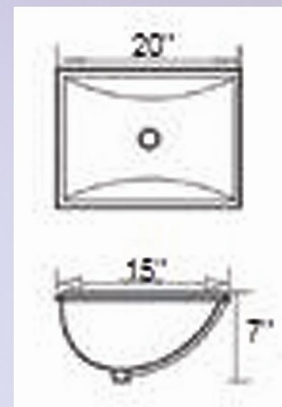

RH302 with CUPC Certificate

- Exterior: 19.69" * 16.14" * 7.87"
Interior: 18.31" * 14.76" * 6.3"
- Bone/white Color
- Option 1 5PCS/BX 3000pcs/ 40'HQ
pallette packing (PCS)
- Option 2 3PCS/BX 3000pcs/ 40'HQ
pallette packing (PCS)
- Option 3 1PCS/BX 1450pcs/ 40'HQ
pallette packing (PCS)

RH171 with CUPC Certificate

- Exterior: 17.13" * 13.78" * 6.89"
Interior: 15.35" * 12" * 6"
- Bone/white Color
- Option 1 3PCS/BX 3200pcs/ 40'HQ
pallette packing (PCS)
- Option 2 1PCS/BX 1850pcs/ 40'HQ
pallette packing (PCS)

PORCELAIN SINKS

RH02

- Exterior: 20.28" * 14.96" * 7"
- Interior: 18.30" * 12.99" * 5"
- Bone/white Color
- Option 1 3PCS/BX 2700pcs/ 40'HQ pallette packing (PCS)
- Option 2 1PCS/BX 1100pcs/ 40'HQ pallette packing (PCS)

RH120 with CUPC Certificate

- Exterior: 21" * 14" * 8"
- Interior: 19" * 12" * 6"
- Bone/white Color
- 1PCS/BX 1300pcs/ 40'HQ pallette packing (PCS)

RH355

- 20.08" * 18.11" * 7.68"
- Bone/white Color
- Option 1 1PCS/BX 1200pcs/ 40'HQ pallette packing (PCS)
- Option 2 3PCS/BX 2280pcs/ 40'HQ pallette packing (PCS)